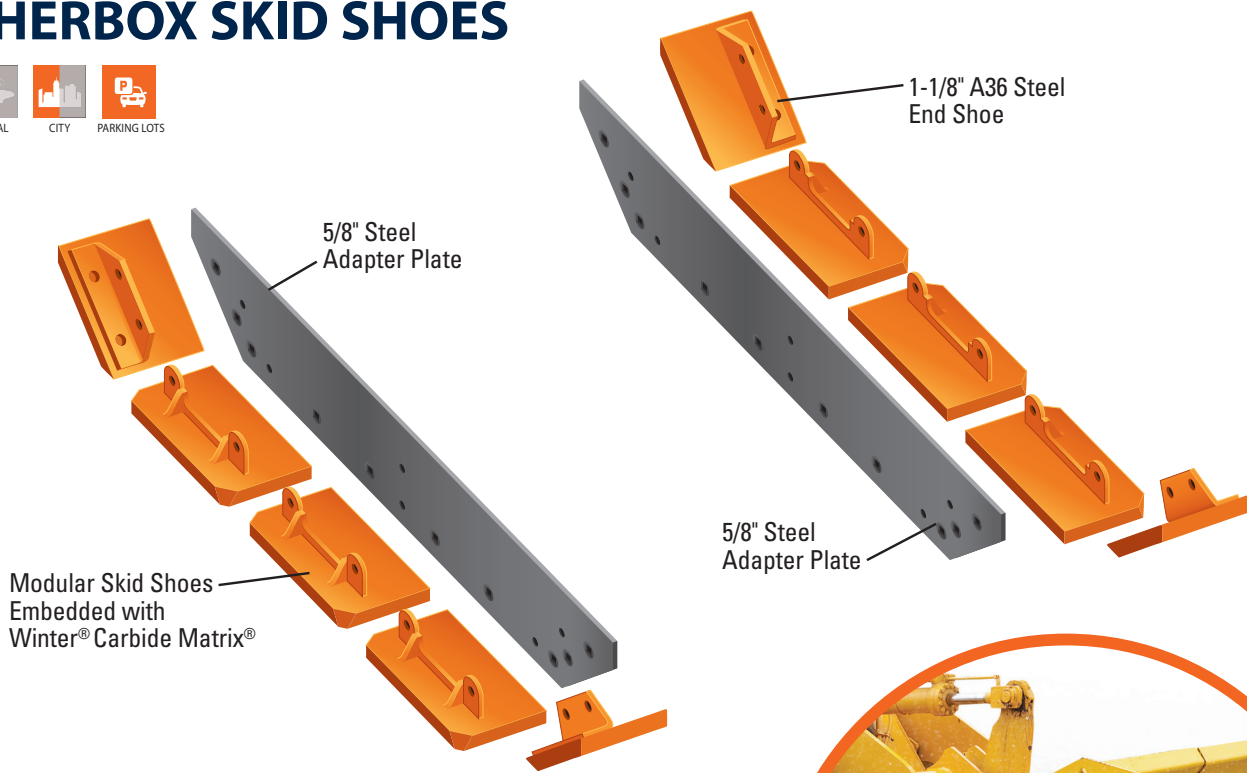

PUSHERBOX SKID SHOES

The Simplest & Most Effective Skid Shoes

SAFE AND EASY IN THE FIELD ADJUSTMENTS

- **High Wear Protection** - Modular skid shoes filled with Winter® Carbide Matrix® engineered to outlast standard shoes. Unique design allows for adjustments as wear occurs for maximum use of material.
- **Increase Productivity** - Innovative design of the modular skid shoes allow for one-man installation and adjustments in the field.

WINTERFLEX® PUSHERBOX SHOE ACCESSORIES

- **Hardware**— 5/8" Steel adapter plate, Grade 8 nuts, bolts, and washers.

Currently Available
for Pro-Tech™ and Arctic™
Sectional Pusherbox Applications

 **WINTER**
We are cutting edge.®